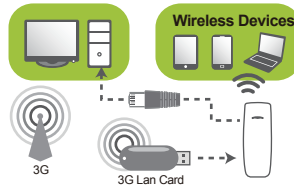

## Features

- Embedded NAT firewall with SPI, support PING, broadcast, multicast
- packets filtering and MAC address、 IP address、 URL and content filtering of domain name
- Support UPnP, DDNS functions
- Support virtual server, DMZ host, port triggering; support VPN: PPTP/IPSec/L2TP pass-through
- Prevent DoS attack , provide virus isolation automatically
- Built-in DHCP Server and client
- Support ip and mac address binding; Support ip address\PORT,MAC address
- Filtering and MAC address modifying and copying
- Offer system log and traffic statistics
- Support remote and Web management , online WEB software upgrading
- Specific emergency software recovery , can ultimately avoids collaps due to failure of software upgrading

# Physical Information

**Casing Color:** White/Black

**Physical Dimensions:** L:95 x W:36x D:15mm

**Button:**

ON / C / OFF Button;  
Reset button;  
battery volume button

**Interface:**

1\*RJ45port  
1\*USB port: 3G: WCDMA; HSDPA; CDMA2000;  
1xCDMA/EVDO; TD-SCDMA  
1\*USB2.0/1.1  
1\*Micro USB

## 3G