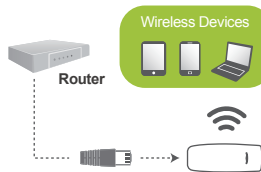

Physical Information

Casing Color: White/Black

Physical Dimensions: L:95 x W:36x D:15mm

Button:

ON / C / OFF Button;
Reset button;
battery volume button

Interface:

1*RJ45port
1*USB port: 3G: WCDMA; HSDPA; CDMA2000;
1xCDMA/EVDO; TD-SCDMA
1*USB2.0/1.1
1*Micro USB

3G

ADSL

Router

WiFi Repeater

Technical Specifications

WiFi protocol:

2.4GHz, IEEE802.11b/g/n, HT20/40, Max:150Mbps
11n: 135, 121.5, 108, 81, 54, 40.5, 27, 13.5Mbps
11g: 54, 48, 36, 24, 18, 12, 11, 9, 6, 5.5, 2, 1 Mbps
11b: 11/5.5/2/1 Mbps

WLAN:

Support 64/128 WEP,WPA/WPA-PSK,WPA2/WPA2-PSK

Encryption:

Support SSID broadcast control

Operating channel: 1-13CH

Frequency range: 2.4~2.4835GHz

Spread-spectrum technique: DSSS

Data modulation type:

BPSK, QPSK, CCK and OFDM (BPSK/QPSK/16-QAM/64-QAM)

RF Tx power: 11g/1n 13-15dBm, 11b 16-18dBm

Antenna type: Ceramic antenna

Sensitivity @PER:

54M:-68dBm@10%PER;
11M:-85dBm@8% PER;
6M:-88dBm@10% PER;
1M: -90dBm@8% PER;
256K: -105dBm@8% PER (Typical)

Transmission distance:

100m (indoor)
200m(outdoor) (depend upon different environment)

Charging output: 5V,1000mA

Battery: Li-ion type

Voltage: 3.7V

Capacity: 1900mAh

Wireless access: All kinds of 3G wireless cards

Wired access:

PPPOE, Static, dhcp, (treat Ethernet port as WAN port)City hotspot access

NOTE: Specifications subject to change without prior notice.

SHENZHEN 7INOVA TECHNOLOGY LIMITED

Add: 1811, Block B, ZhanTao Technology Building, Minzhi Rd, Longhua New District, Shenzhen, China
Tel: 86-755-61890280/61890290 Fax: 86-755-61890270

Web: <http://www.7inova.com>