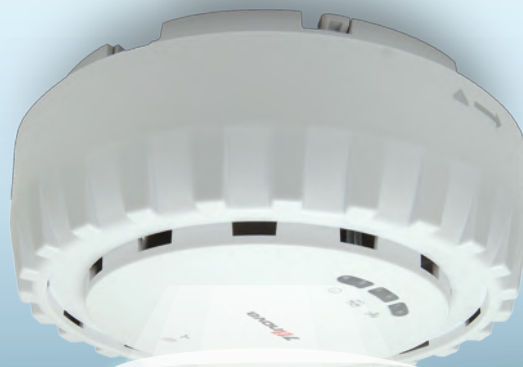

Wireless Ceiling Mount

27dBm HIGH POWER

Ceiling Mount

STRONGER SIGNAL

Compact Design with Ceiling Mount
Extend Wireless Coverage

HOTEL

COFFEE

CENTER

OFFICE

300Mbps

Wireless speed up to 300Mbps

300Mbps Wireless Ceiling Mount Access Point

7W245

7inova 7W245 high power CeilingMount AP designs specifically for business-class environments such as hotels, airports, coffee shops, shopping centers, sporting venues, and university campus. provides a secure , convenient, and artistic design to connect multiple Wi-Fi enabled devices such as Portable multimedia devices ,Gaming controles,Laptops etc.

7W245 has integrated Power over Ethernet (PoE) for easy installation and lower cost.

7W245 can be installed on a wall or ceiling just as a ceiling lamp and blends in nicely with most interior decorations in a modern hotel.

Business Application:

Physical Information

Casing Color: White

Physical Dimensions:

L:145 x W:145x H:60mm

Unit weight: 300 grams

Antenna:

Built-in intelligent omnidirectional antenna