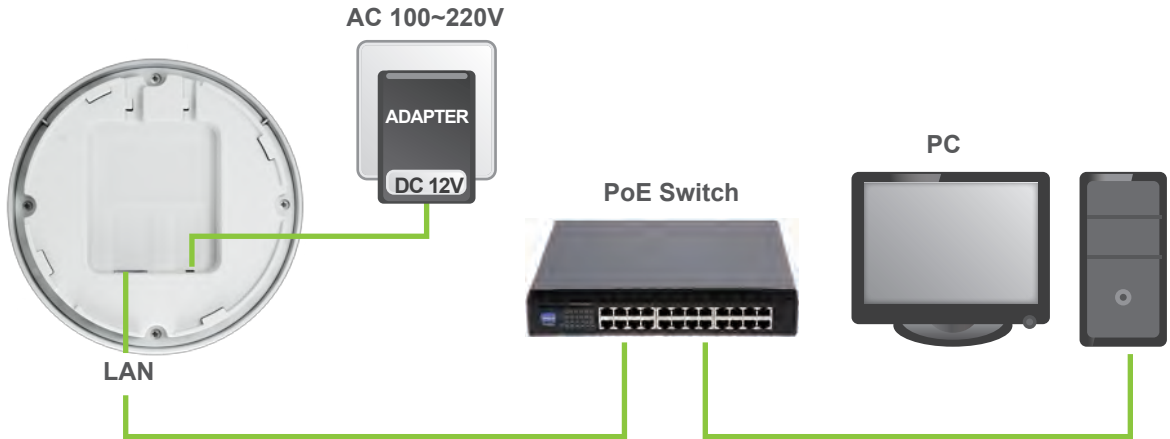

300Mbps

2.4GHz

PoE

Extend

Antennas

Security

Features

- Compact Design with Ceiling Mount
- Universal Repeater, enable large interior wireless deployments
- Passive PoE Support for Flexible Deployment
- Many management functions, more convenient to use
- 1 x LAN
- 2T2R, 2.4GHz, 300Mbps Wireless N Speed – Extend Wireless Coverage
- Multiple SSID up to 4 (1local, 3virtual)
- Multi-operation mode: AP / Repeater
- Wireless user access control(ACL)
- Internal 5dBi Omni ANT

Software Features:

- Work Model: Access Point / Repeater
- Wireless Virtual SSID: Support 3 Virtual SSID
- DHCP: DHCP Server, DHCP Client
- System Administration: Backup upgrade, Restore The Factory Settings, Reboot

Business Application:

Physical Information

Casing Color: White

Physical Dimensions:

L:145 x W:145x H:60mm

Unit weight: 300 grams

Antenna:

Built-in intelligent omnidirectional antenna