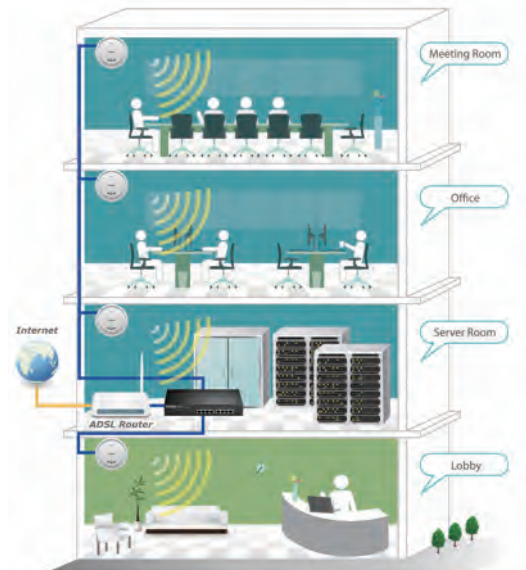

Software Features:

- Work Model: Access Point / Repeater
- Wireless Virtual SSID: Support 3 Virtual SSID
- DHCP: DHCP Server, DHCP Client
- System Administration: Backup upgrade, Restore The Factory Settings, Reboot

Network Applications

Meeting Room

Home Office

Airport

Warehouse

Server Room

School

Home Application:

Business Application:

Physical Information

Casing Color: White

Physical Dimensions:

L:145 x W:145x H:60mm

Unit weight: 300 grams

Antenna:

Built-in intelligent omnidirectional antenna